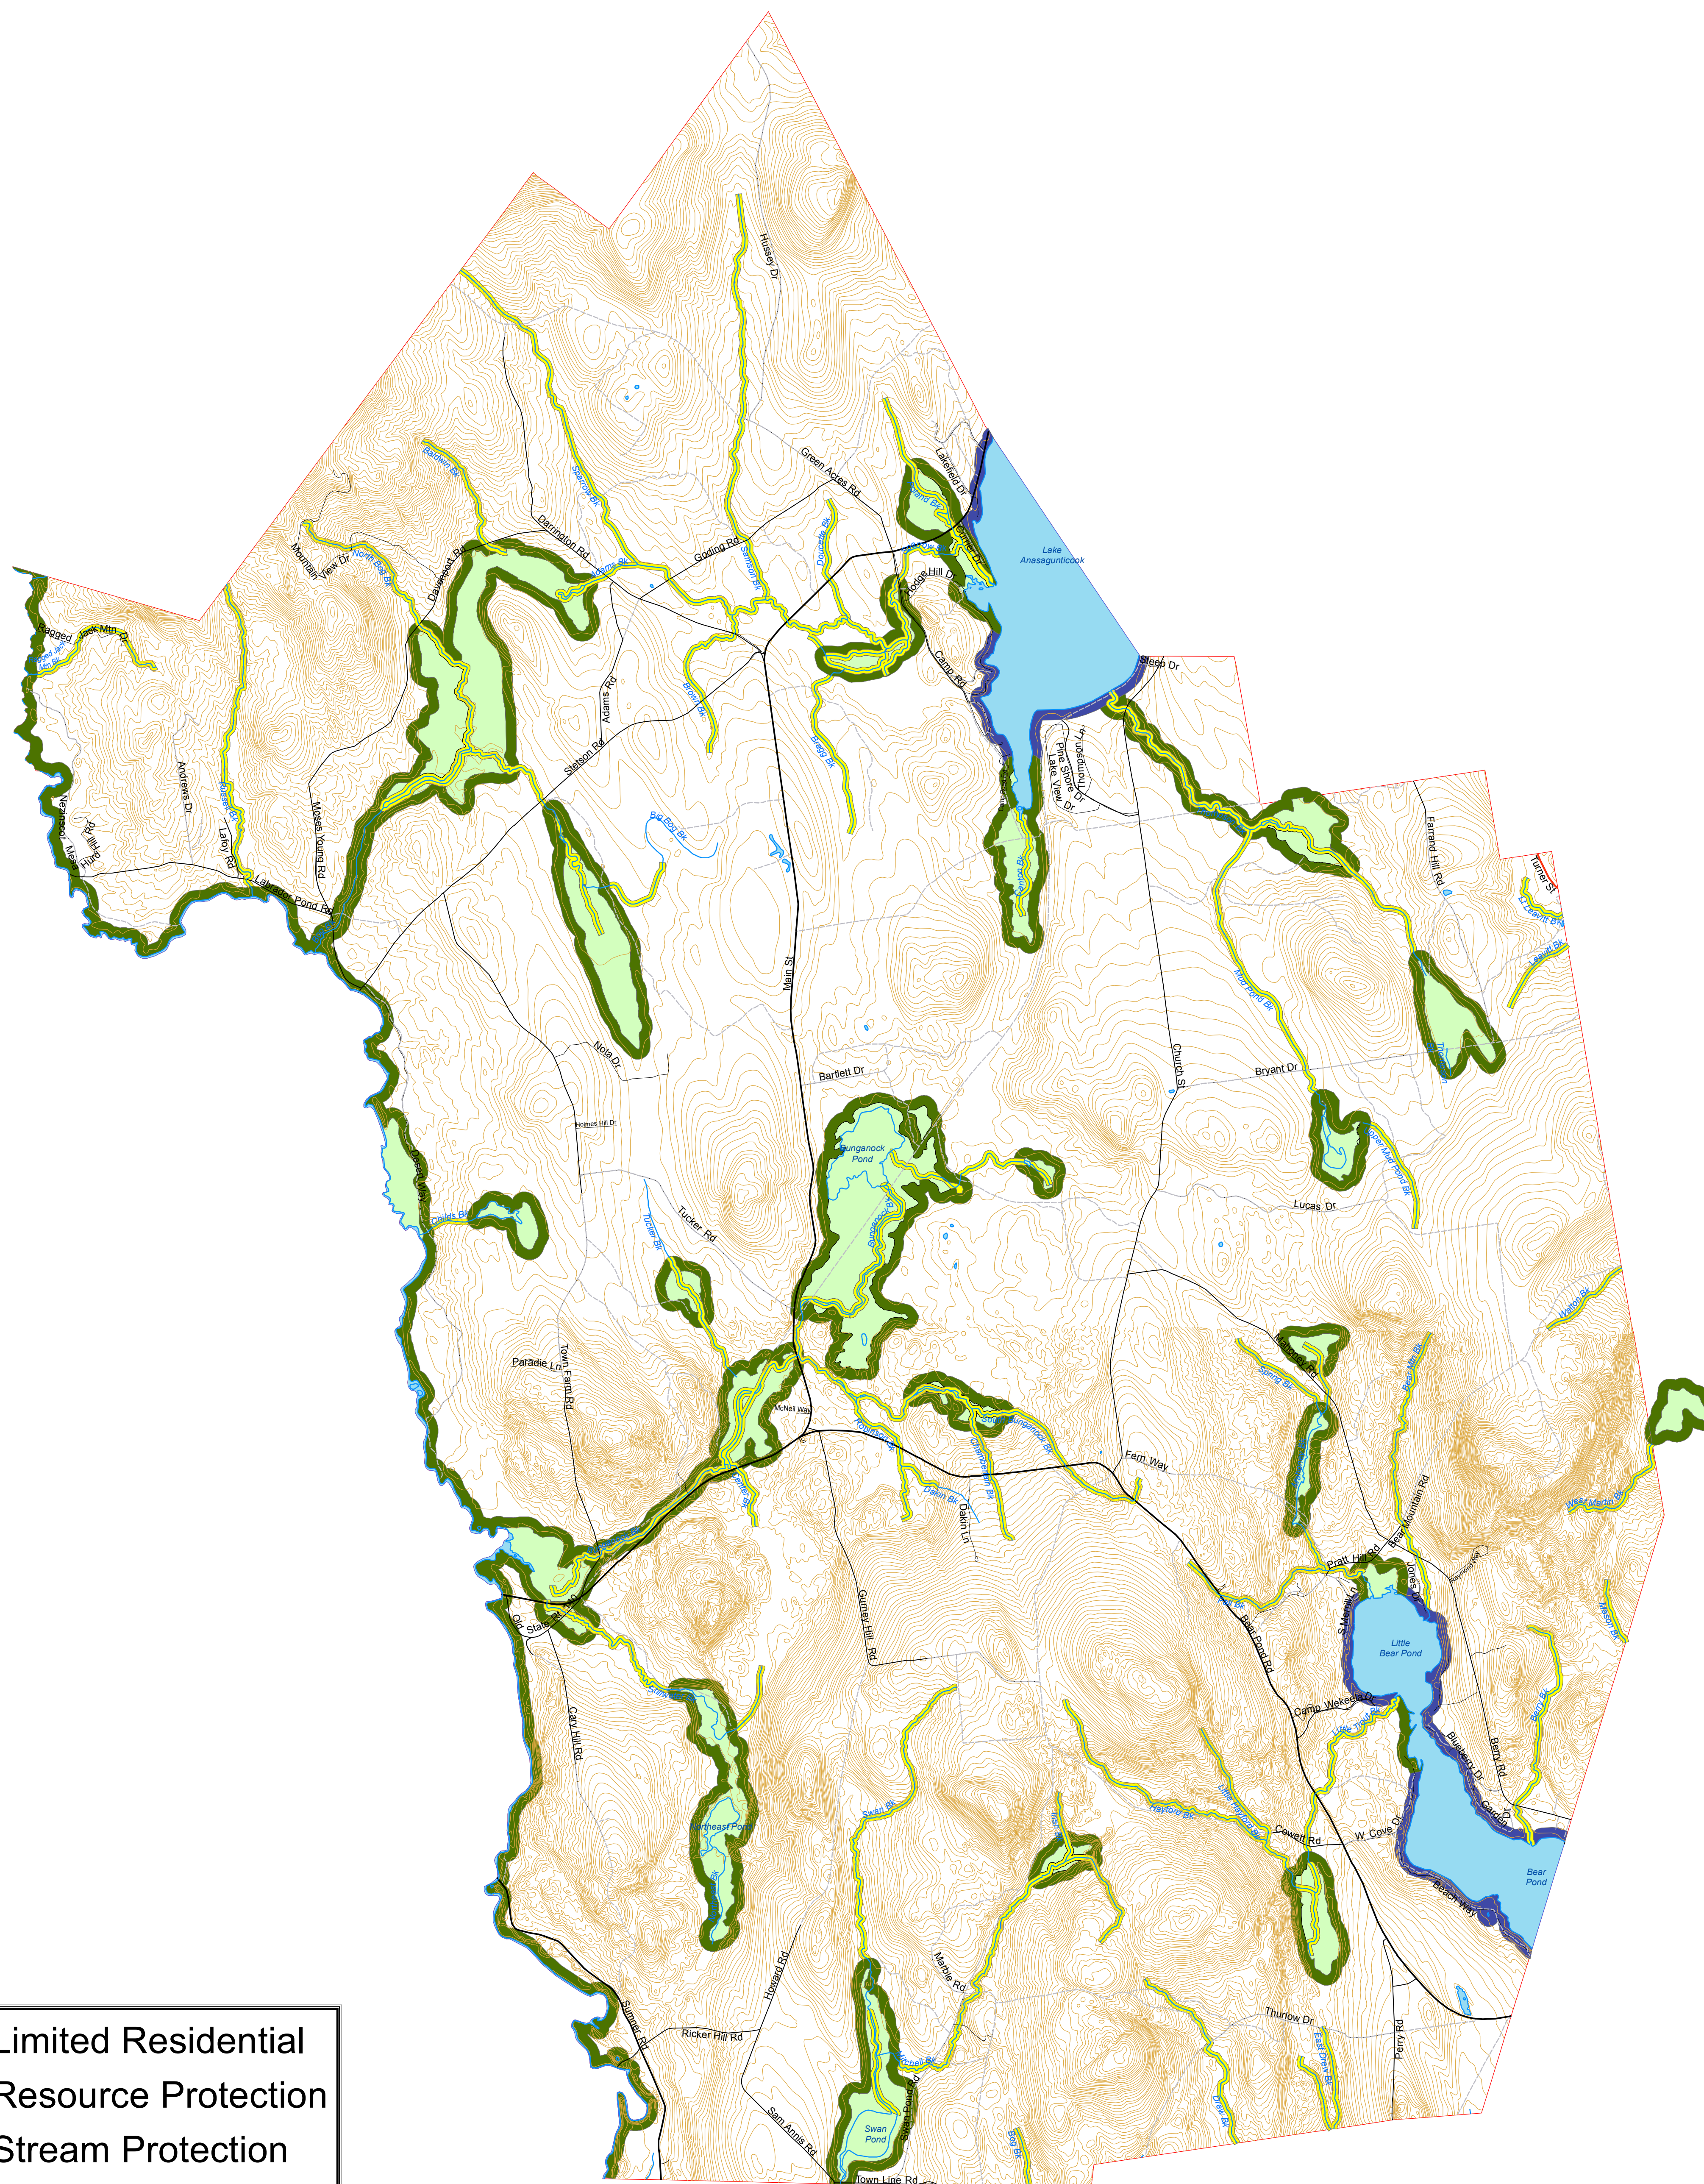

Hartford, Maine

Shoreland Zoning Map 2011

- Limited Residential
- Resource Protection
- Stream Protection
- Wetland